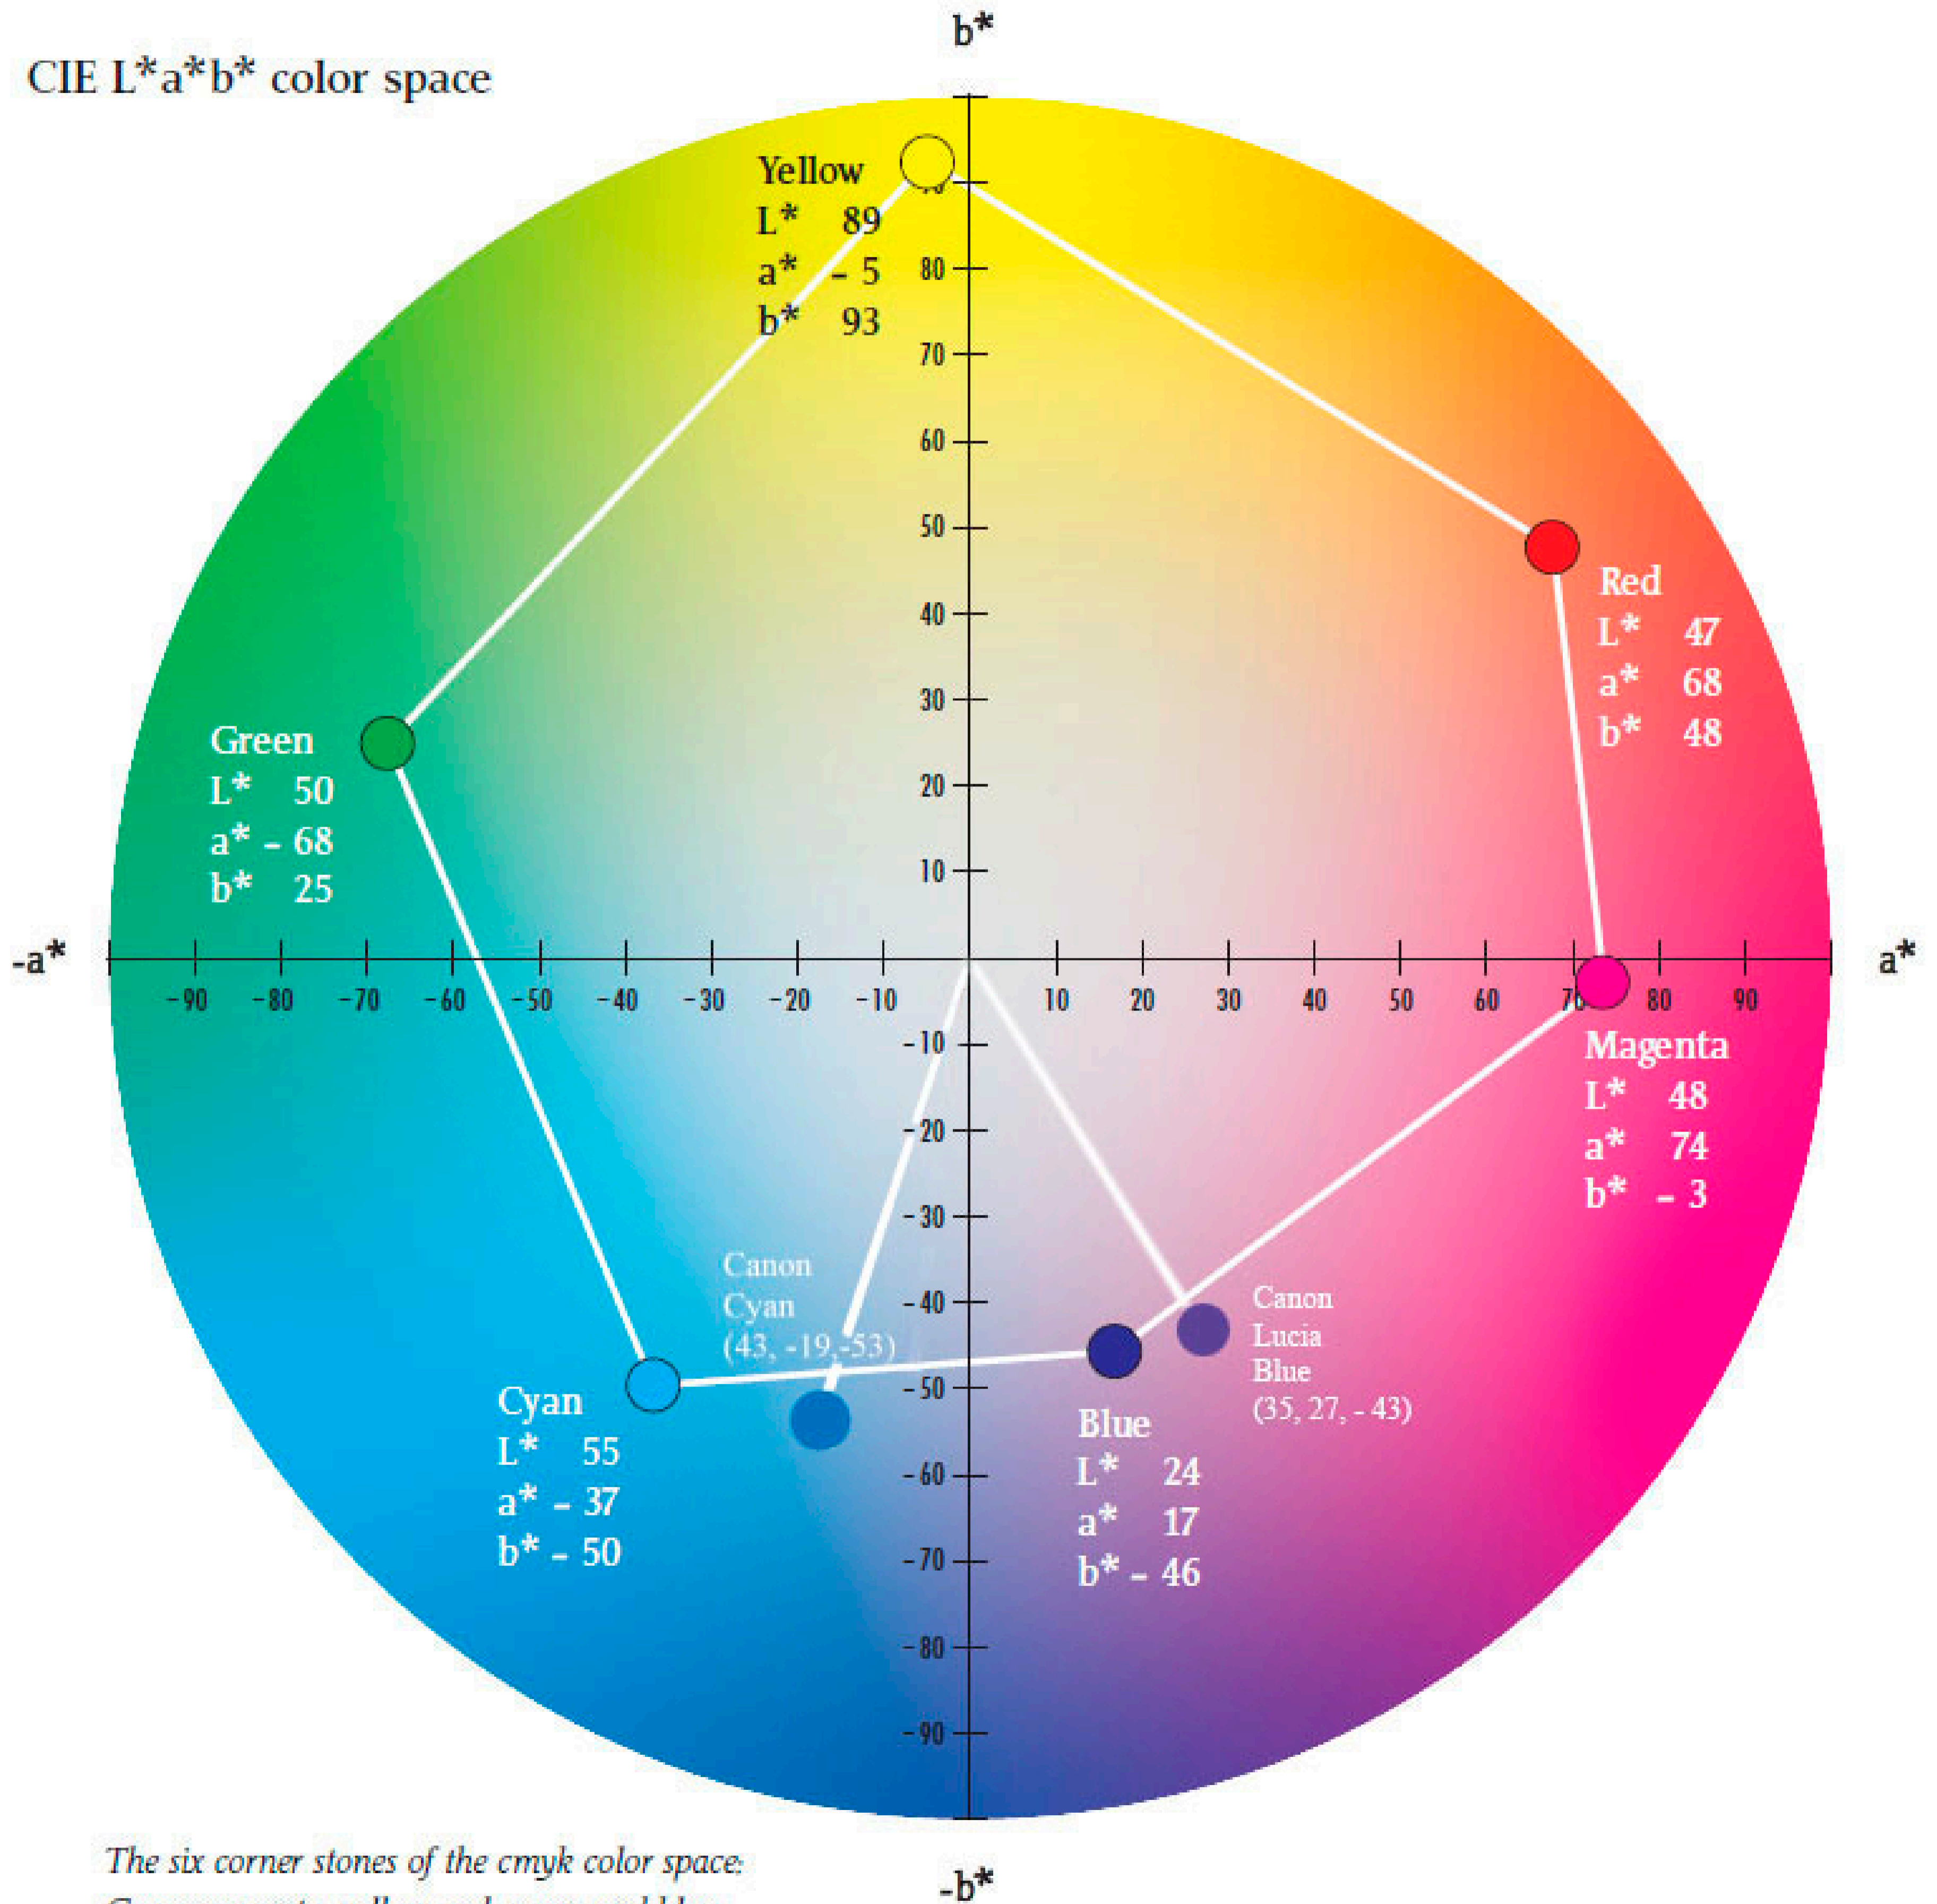

Canon Lucia Cyan and Blue

CIE L*a*b* color space

The six corner stones of the cmyk color space:
Cyan, magenta, yellow, red, green and blue.